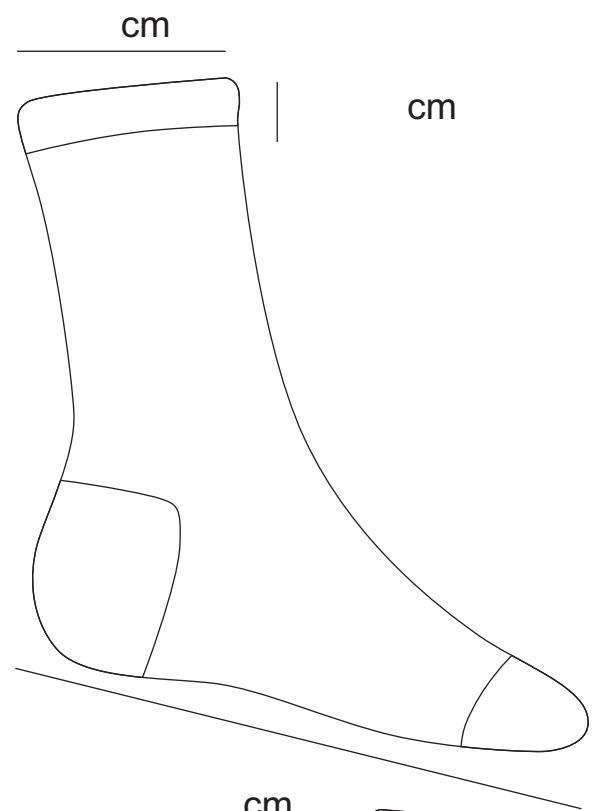

ANKLE SOCKS

DESIGN ART WORK
DATA (AD)

CODE :

DESCRIPTION :

BRAND :

SIZE RANGE :

GENDER :

SEASON :

DATE :

SUPPLIER :

DESIGNER :

cm

QUARTER SOCKS

DESIGN ART WORK DATA (AD)
CODE :
DESCRIPTION :
BRAND :
SIZE RANGE :
GENDER :
SEASON :
DATE :
SUPPLIER :
DESIGNER :

cm

CREW SOCKS

DESIGN ART WORK
DATA (AD)

CODE :

DESCRIPTION :

BRAND :

SIZE RANGE :

GENDER :

SEASON :

DATE :

SUPPLIER :

DESIGNER :

SOCCER SOCKS

DESIGN ART WORK
DATA (AD)

CODE :

DESCRIPTION :

BRAND :

SIZE RANGE :