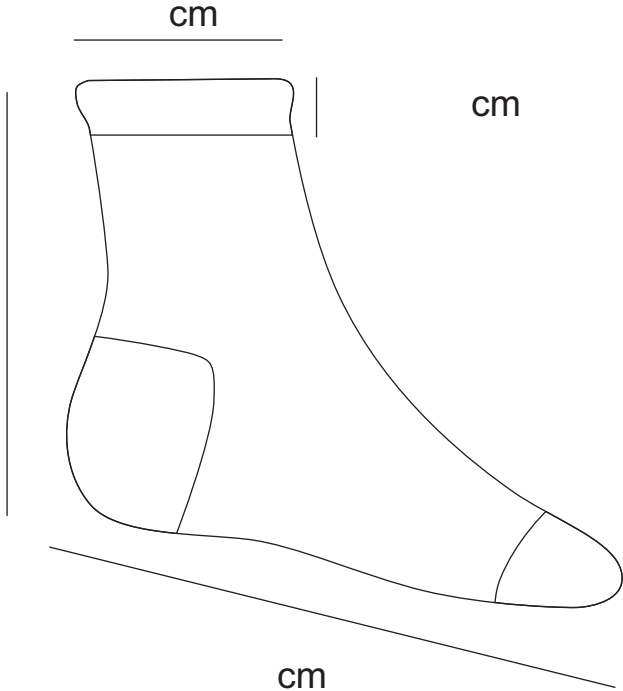

ANKLE SOCKS

DESIGN ART WORK
DATA (AD)

CODE :

DESCRIPTION :

BRAND :

SIZE RANGE :

GENDER :

SEASON :

DATE :

SUPPLIER :

DESIGNER :

cm

QUARTER SOCKS

DESIGN ART WORK DATA (AD)
CODE :
DESCRIPTION :
BRAND :
SIZE RANGE :
GENDER :
SEASON :
DATE :
SUPPLIER :
DESIGNER :

cm

CREW SOCKS

DESIGN ART WORK
DATA (AD)

CODE :

DESCRIPTION :

BRAND :

SIZE RANGE :

GENDER :

SEASON :

DATE :

cm