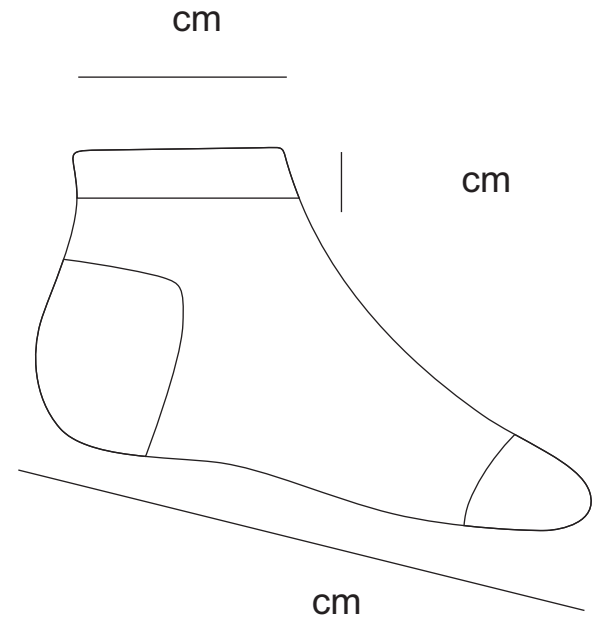

ANKLE SOCKS

DESIGN ART WORK
DATA (AD)

CODE :

DESCRIPTION :

BRAND :

SIZE RANGE :

GENDER :

SEASON :

DATE :

SUPPLIER :

DESIGNER :

cm

QUARTER SOCKS

DESIGN ART WORK DATA (AD)
CODE :
DESCRIPTION :
BRAND :
SIZE RANGE :
GENDER :
SEASON :
DATE :
SUPPLIER :
DESIGNER :

cm

CREW SOCKS

DESIGN ART WORK
DATA (AD)

CODE :

DESCRIPTION :

BRAND :

SIZE RANGE :

GENDER :

SEASON :

DATE :